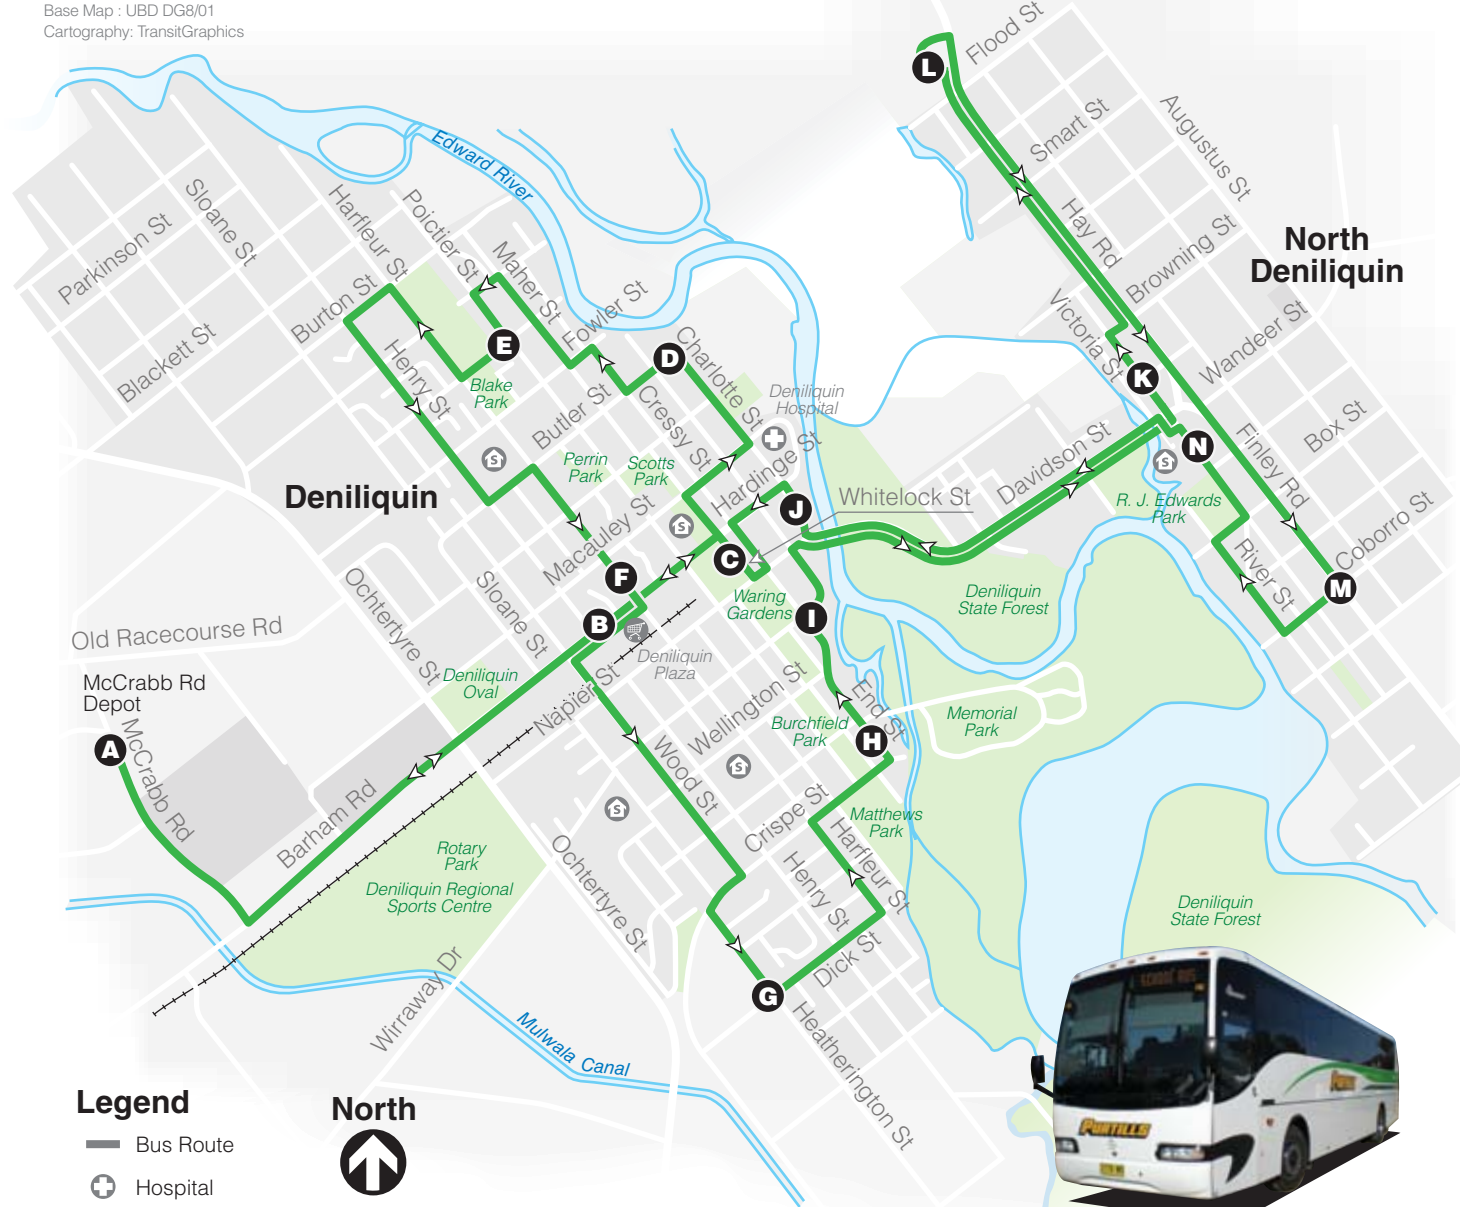

## Deniliquin Town Service

via Deniliquin Plaza, Decimus St, Dick St and Pioneer Caravan Park

Base Map : UBD DG8/01  
Cartography: TransitGraphics

Monday to Friday			
map ref	am	am	pm
<b>A</b> McCrabb Rd Depot	9:00	11:00	1:00
<b>B</b> Opp Deniliquin Plaza	9:03	11:03	1:03
<b>C</b> Whitelock St Bus Stop	9:05	11:05	1:05
<b>D</b> Riverview Motel	9:07	11:07	1:07
<b>E</b> Poitiers & Decimus Sts	9:12	11:12	1:12
<b>F</b> Deniliquin Plaza	9:17	11:17	1:17
<b>G</b> Heatherington & Dick Sts	9:23	11:23	1:23
<b>H</b> RSL Club	9:28	11:28	1:28
<b>I</b> Westpac Bank	9:31	11:31	1:31
<b>J</b> IGA (Charlotte St)	9:33	11:33	1:33
<b>K</b> Boyd & Victoria Sts	9:38	11:38	1:38
<b>L</b> Pioneer Caravan Park	9:40	11:40	1:40
<b>M</b> Finley Road & Coborro Sts	9:44	11:44	1:44
<b>N</b> North Primary School	9:48	11:48	1:48
<b>O</b> IGA (Charlotte St)	9:52	11:52	1:52
<b>P</b> Whitelock St Bus Stop	9:54	11:54	1:54
<b>Q</b> Deniliquin Plaza	9:56	11:56	1:56
<b>R</b> McCrabb Rd Depot	9:59	11:59	1:59

## Hail & Ride

All bus services operate Hail & Ride. Please stand in a safe place for the bus to stop and signal the driver as the bus approaches.

To exit the bus please tell the driver when you board where you would like to alight, and the driver will stop as close as possible to your desired location.

### Legend

- Bus Route
- Hospital
- School
- Shopping Centre

North